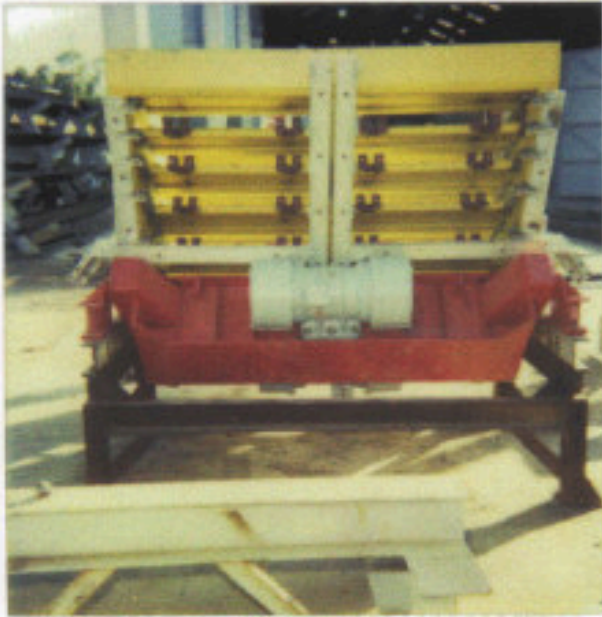

Image 5

2m WIDE, 5 HEATED-DECK
SCREENS FOR 95% < 2mm
WET CLAY PRODUCT SHOWING
DECK HEATING DETAILS